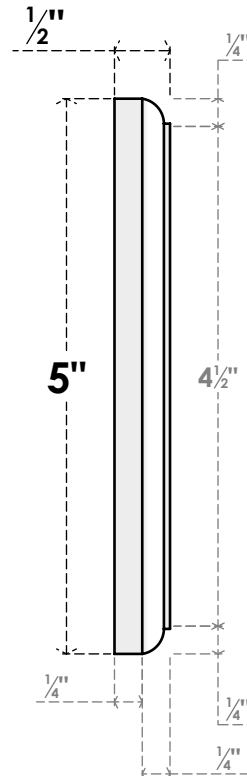

ROSP050X050X050SDG08

5"W X 5"H X 1/2"P STANDARD SEDGWICK STAR ROSETTE WITH ROUNDED EDGE, ARCHITECTURAL GRADE PVC

FRONT

SIDE

EKENA MILLWORK
2300 WEST MAIN ST.
CLARKSVILLE, TX 75426
TOLL FREE: 866-607-0453
WWW.EKENAMILLWORK.COM

NOTES

1. INSTALLATION TO BE COMPLETED IN ACCORDANCE WITH MANUFACTURER'S SPECIFICATIONS.
2. DRAWING MAY NOT BE TO SCALE
3. THIS DRAWING IS INTENDED FOR DESIGN AND PLANNING PURPOSES ONLY.
4. ALL INFORMATION CONTAINED HEREIN WAS CURRENT AT THE TIME OF DEVELOPMENT BUT MUST BE REVIEWED AND APPROVED BY THE PRODUCT MANUFACTURER TO BE CONSIDERED ACCURATE.
5. ARCHITECTURAL GRADE PVC PRODUCTS ARE MADE FROM EXPANDED CELLULAR PVC AND COME NATURALLY WHITE BUT MAY BE PAINTED