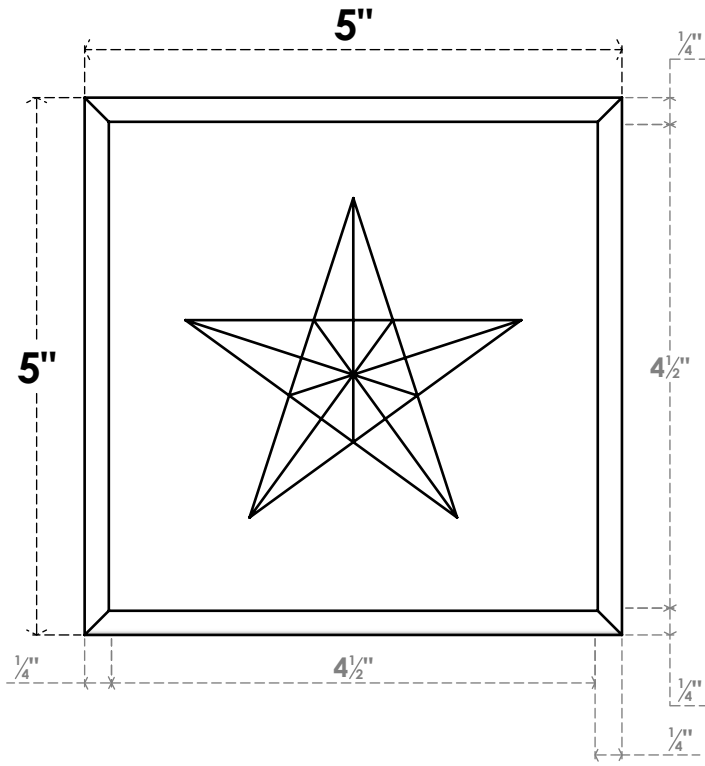

ROSP050X050X050SDG08

5"W X 5"H X 1/2"P STANDARD SEDGWICK STAR ROSETTE WITH ROUNDED EDGE, ARCHITECTURAL GRADE PVC

FRONT

SIDE

EKENA MILLWORK
2300 WEST MAIN ST.
CLARKSVILLE, TX 75426
TOLL FREE: 866-607-0453
WWW.EKENAMILLWORK.COM